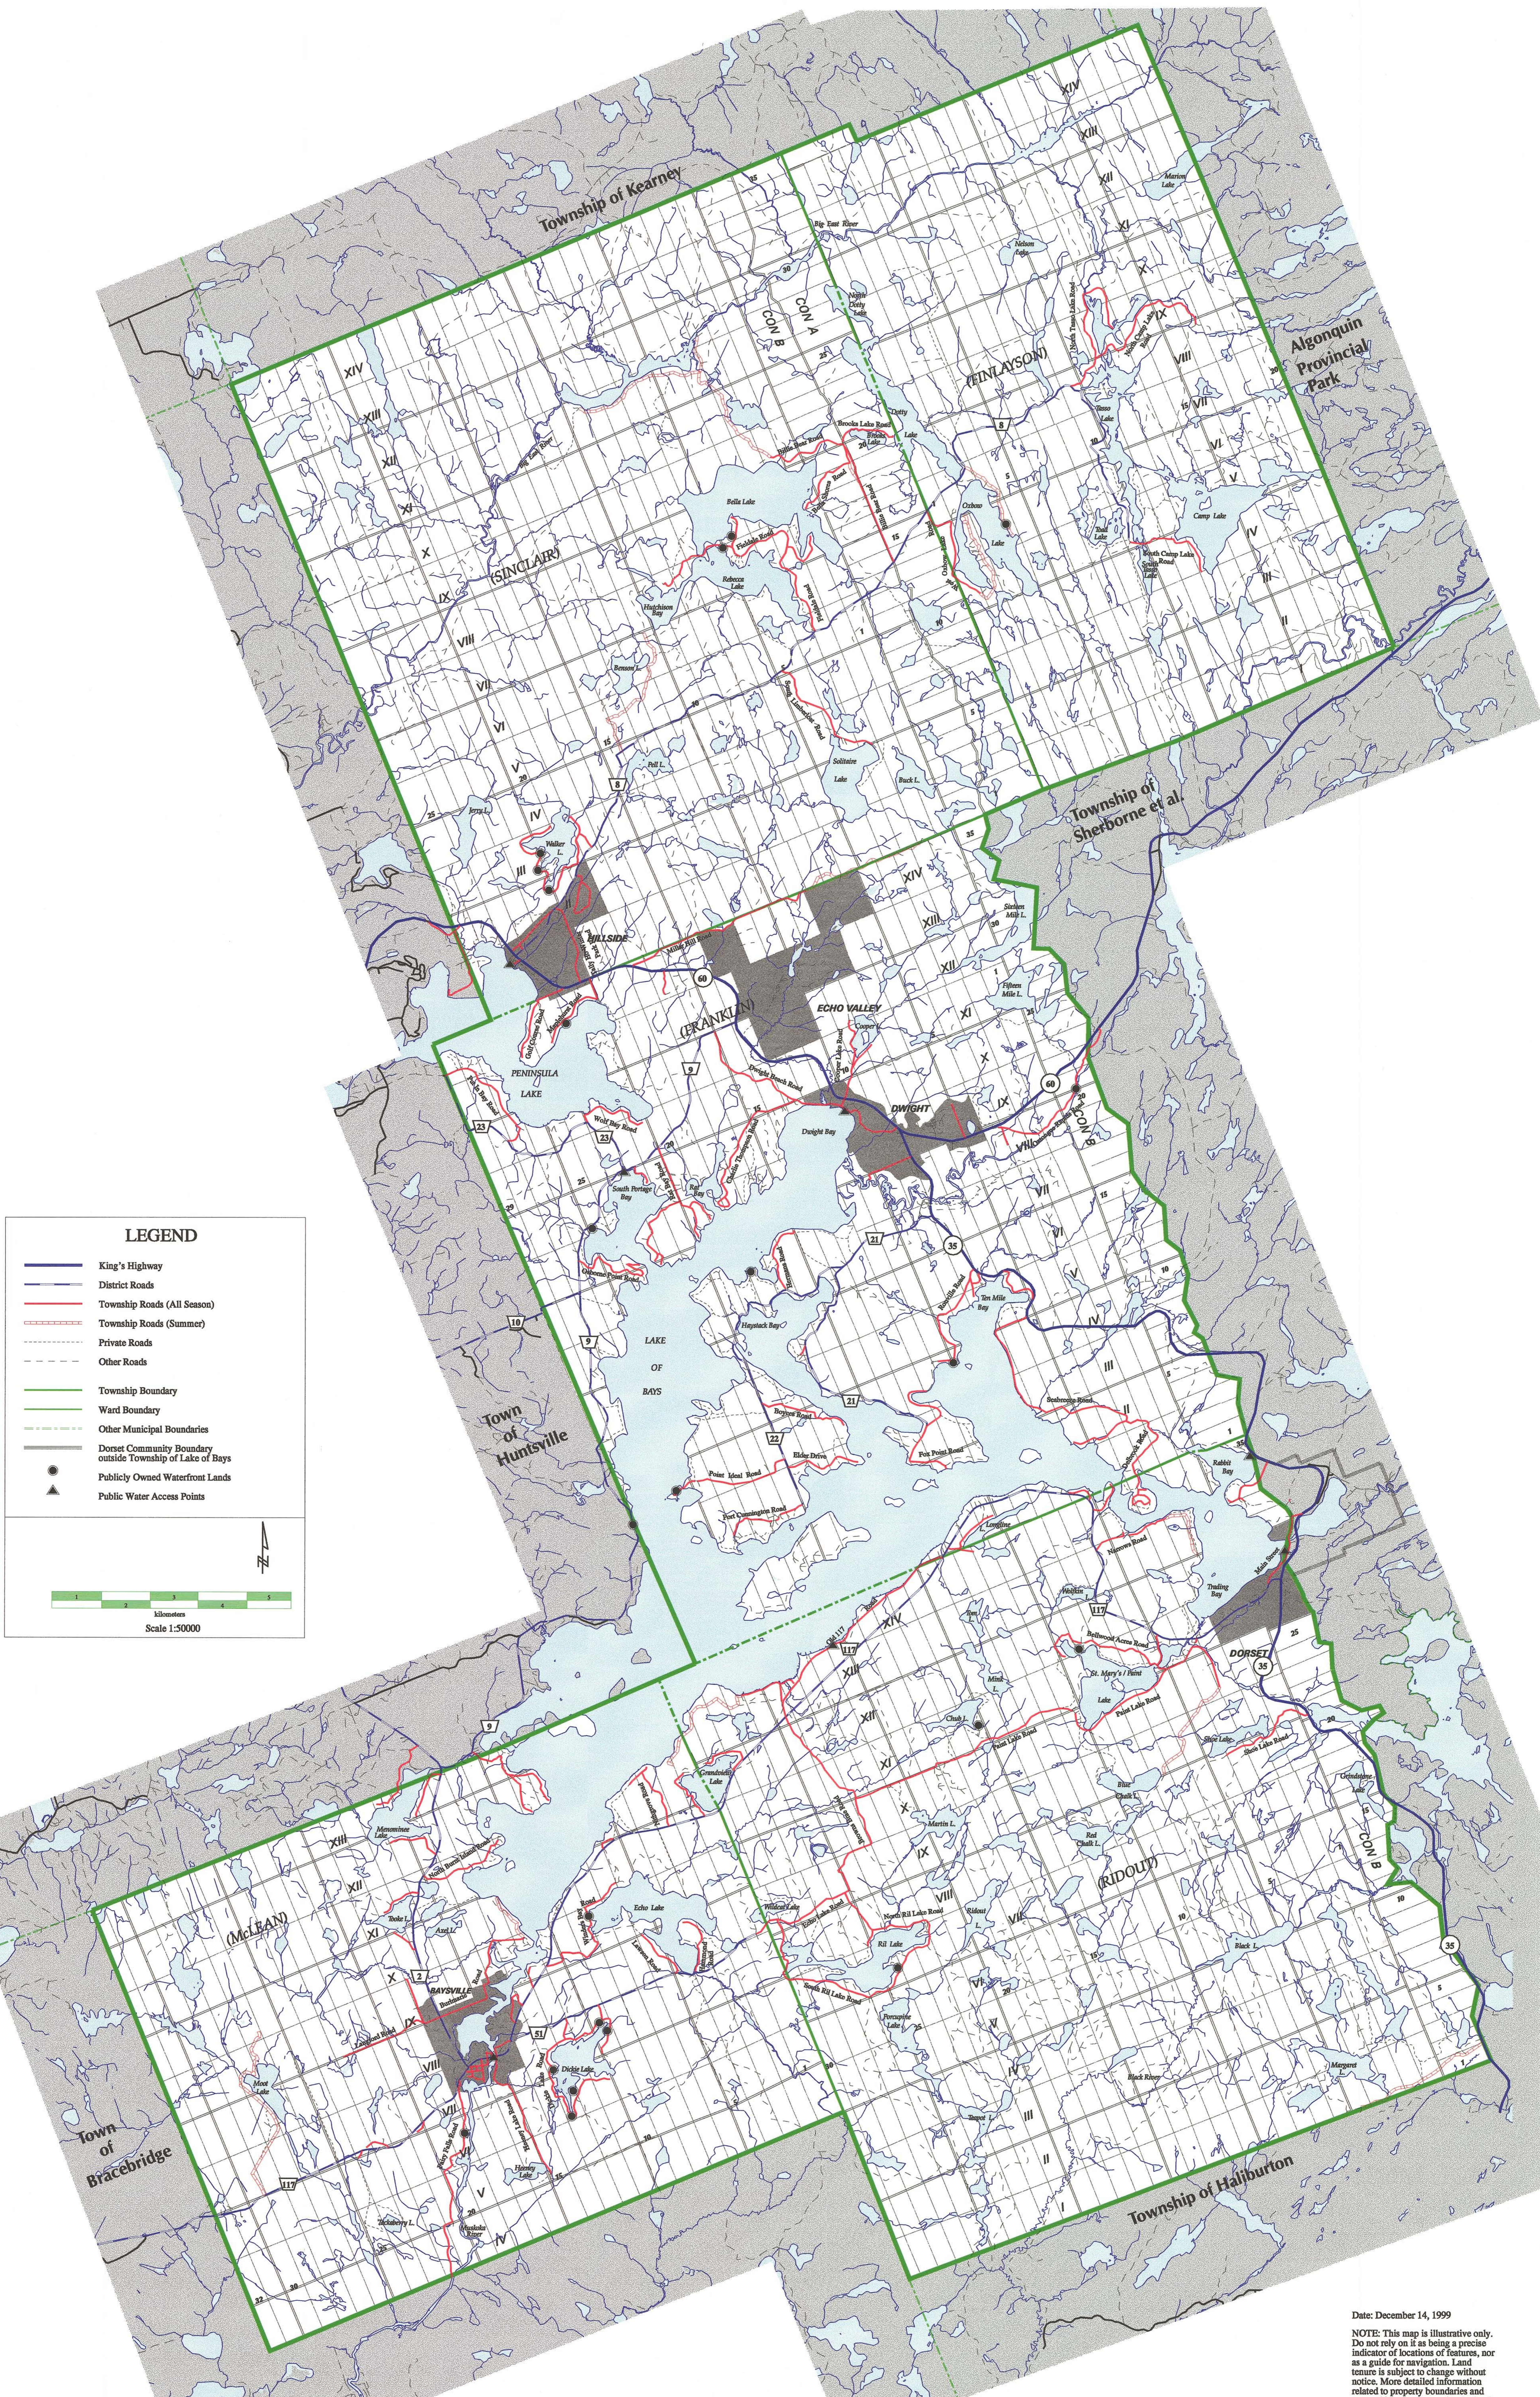

SCHEDULE B1: Transportation and Public Land

Township of Lake of Bays Official Plan